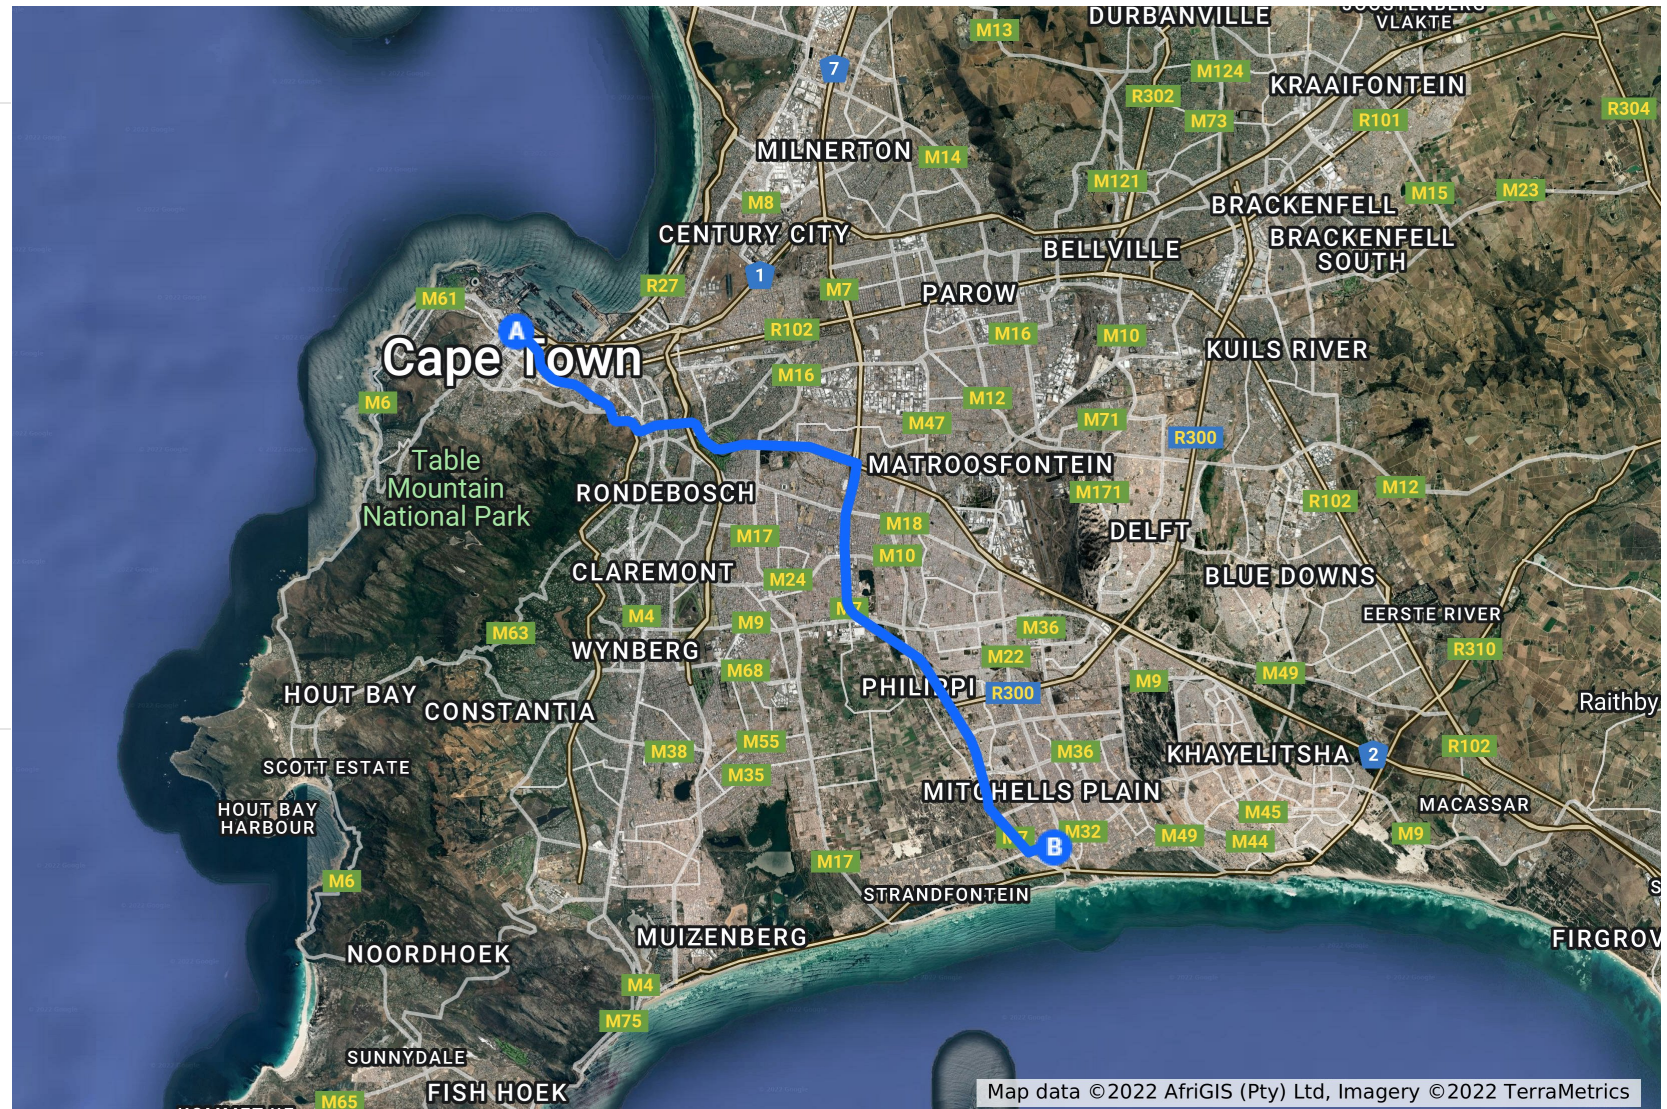

# Cape Town to Rocklands - Mitchells Plain

Erf 11473 - Rocklands

Directions from Pier Place, Pier Place, Heerengracht Street, Foreshore, Cape Town to Cnr Lancaster and, Park Ave, Rocklands, Cape Town, 7798, South Africa

**A**

Pier Place, Pier Place, Heerengracht Street, Foreshore, Cape Town

**B**

Cnr Lancaster and, Park Ave, Rocklands, Cape Town, 7798, South Africa

Map data ©2022 AfriGIS (Pty) Ltd, Imagery ©2022 TerraMetrics

## STEP-BY-STEP DIRECTIONS: DRIVE 29 KM, 33 MINUTES

**A**

Roggebaai Square, Cape Town City Centre, Cape Town, 8000, South Africa

Head southwest on Jetty St toward Lower Long St

163 m

Turn left onto Lower Long St

179 m

Turn left onto Lancaster

38 m

**B**

Cnr Lancaster and, Park Ave, Rocklands, Cape Town, 7798, South Africa